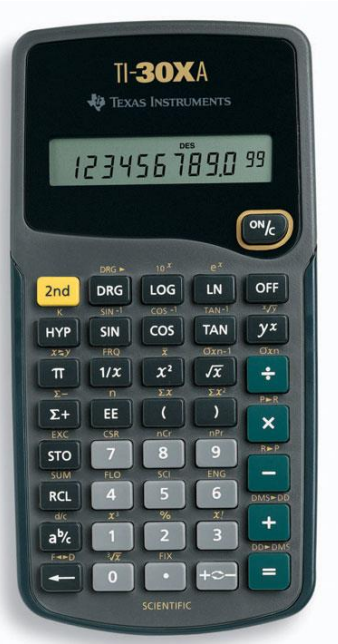

TI-30XA

I prefer this calculator to others. It is also less expensive and will do all the functions required through Algebra I. I will have a few of these calculators available for students to borrow. It will be beneficial for everyone to have their own calculator