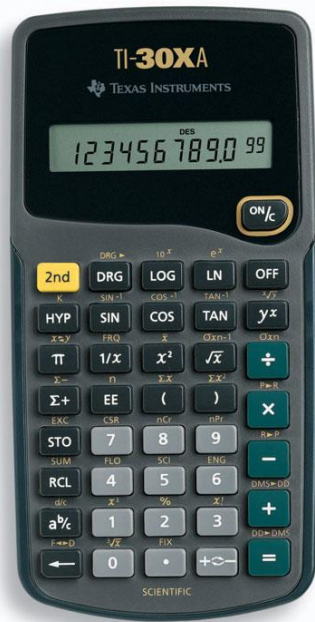

St. Matthew Lutheran School Supply List
Grades 7-8 2022-2023

General Items

- Backpack for books and folders
- 2 Three ring binders (1 inch wide)
- 5 Notebooks – spiral bound
- Erasers, 2 large
- 2 Folders (1 with fasteners and one multi-pocket organizer folder)
- Scissors
- 2 Highlighters (different colors please)
- Paper, 2 packages, college rule
- Red pens, 2
- Blue or black pens, 2 (other colors are acceptable)
- Pencils, #2 lead – mechanical pencils are great
- Pencil cases(possibly 2-one can be used for transporting - Friday supplies to the different classes)
- Pencil sharpener with cover (optional)
- Book covers (optional)
- Earbuds
- Lunch box
- Water bottle
- Bible and Hymnal (replacements can be purchase at school)
- Rag
- 5-6 Dry erase markers
- Personal Hand Sanitizer
- Note Cards
- Sticky Notes
- Kleenex(2 boxes)
- Plastic Forks and Spoons(2 boxes any size)
- Paper Plates(2 packages any size)

Art Supplies

- Crayons
- Glue Sticks
- Markers
- Colored Pencils
- Bottle of Elmer’s glue

PLEASE LEAVE NOVELTY ITEMS AT HOME
(There is no need for a two foot long pencil or “toys” in your desk.)

Students may bring items to decorate their lockers. I will not allow items to be taped to the inside of lockers, so a small pack of magnets might be needed.

Math Items

- Compass – the thing that makes circles
- Ruler – metric and inch marks
- Protractor
- Calculator – Please get a Texas Instrument TI-30. There is a variety of TI-30 such as the TI-30XA or the TI-30 IIS. You should find them at Target or Wal-Mart for around \$10. I have included pictures on the reverse side.